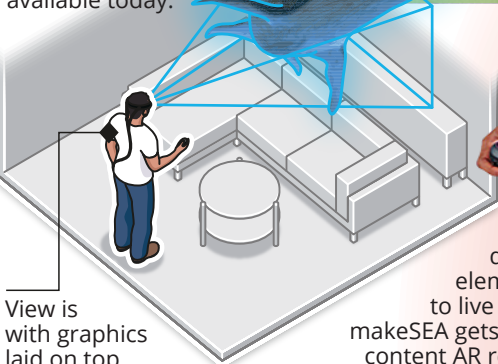

makeSEA®

makeSEA + Magic Leap augmented reality (AR) headset provides the fastest path to using mixed reality technology for every day applications.

Sharing AR content is as easy as a social media post.

www.makeSEA.com

MORE COMFORT

Headstrap: Slides apart to match user's shape

Forehead/nose pads: Adaptable for more comfortable fit

PORTABLE

Power: Portable computer connects to Lightwear and drives visuals

CONTROL

Input: 3D tracking, touch pad button and trigger other user multiple interactions

Sensors: Map room so graphics can be integrated into space

Vision: Prescription lenses available

Magic Leap is less expensive than other AR glasses, and creates the most compelling mixed reality experience available today.

View is with graphics laid on top

AR adds digital elements to live view.
makeSEA gets your content AR ready.

Lightwear Control: 7.5 hours continuous use
Lighpack: Powered by Nvidia's next-gen Tegra X2 chip