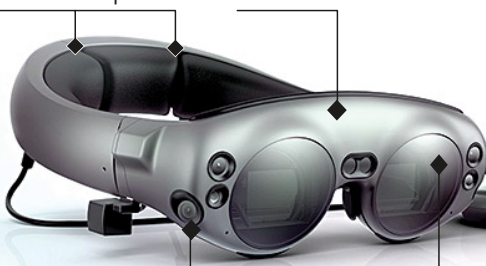

makeSEA®

makeSEA + Magic Leap augmented reality (AR) headset provides the fastest path to using mixed reality technology for every day applications.

Sharing AR content is as easy as a social media post.

www.makeSEA.com

MORE COMFORT

Headstrap: Slides apart to match user's shape

Forehead/nose pads: Adaptable for more comfortable fit

PORTABLE

Power: Portable computer connects to Lightwear and drives visuals

CONTROL

Input: 3D tracking, touch pad button and trigger other user multiple interactions

Sensors: Map room so graphics can be integrated into space

Vision: Prescription lenses available

Magic Leap is less expensive than other AR glasses, and creates the most compelling mixed reality experience available today.

View is with graphics laid on top

AR adds digital elements to live view.
makeSEA gets your content AR ready.

Lightwear Control: 7.5 hours continuous use
Lighpack: Powered by Nvidia's next-gen Tegra X2 chip